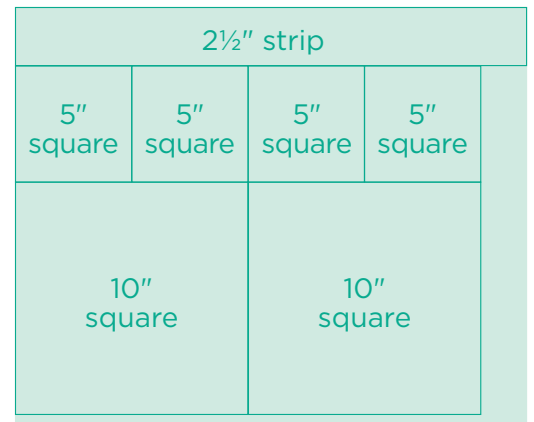

# How to cut a **FAT QUARTER**

original size is 18" x 22"

## STANDARD PRECUTS

12 5" squares

7 2½" strips

## OTHER CUTS

42 3" squares

16 4½" squares

56 2½" squares

9 6" squares