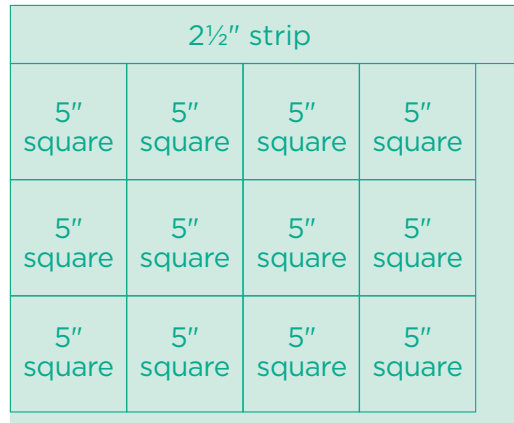

# How to cut a **FAT QUARTER**

original size is 18" x 22"

## STANDARD PRECUTS

12 5" squares

7 2½" strips

## OTHER CUTS

42 3" squares

16 4½" squares

56 2½" squares

9 6" squares