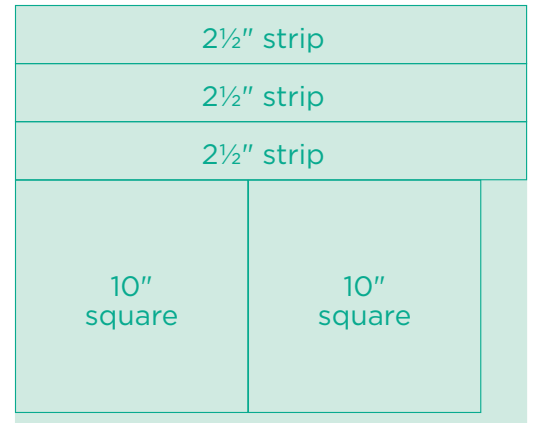

# How to cut a **FAT QUARTER**

original size is 18" x 22"

## STANDARD PRECUTS

12 5" squares

7 2½" strips

## OTHER CUTS

42 3" squares

16 4½" squares

56 2½" squares

9 6" squares